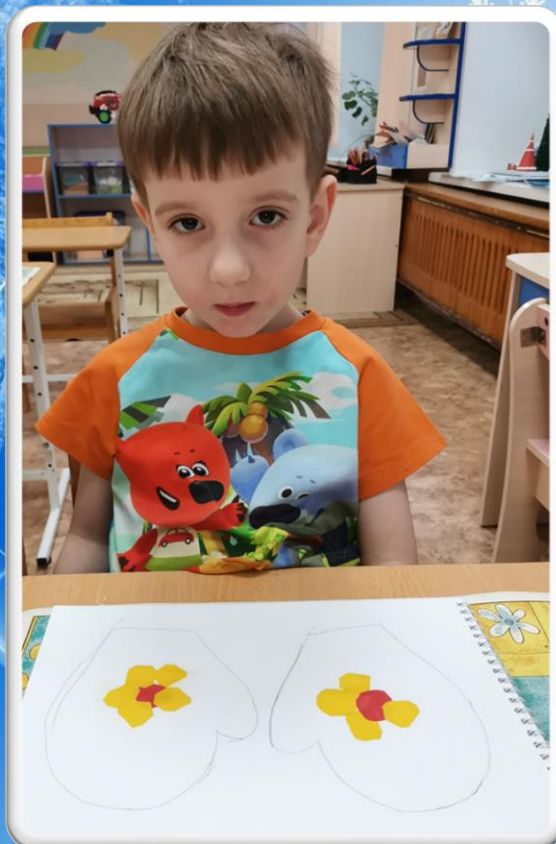

Дидактическая игра «Зима – хорошо, зима – плохо»

Раскрась рисунок

Аппликация «Рукавички»

The background is a vibrant blue gradient. It features several pine branches with snow-laden needles, scattered white snowflakes of various sizes, and elegant white decorative swirls and flourishes. There are also some bright, starburst-like light effects scattered throughout the scene.